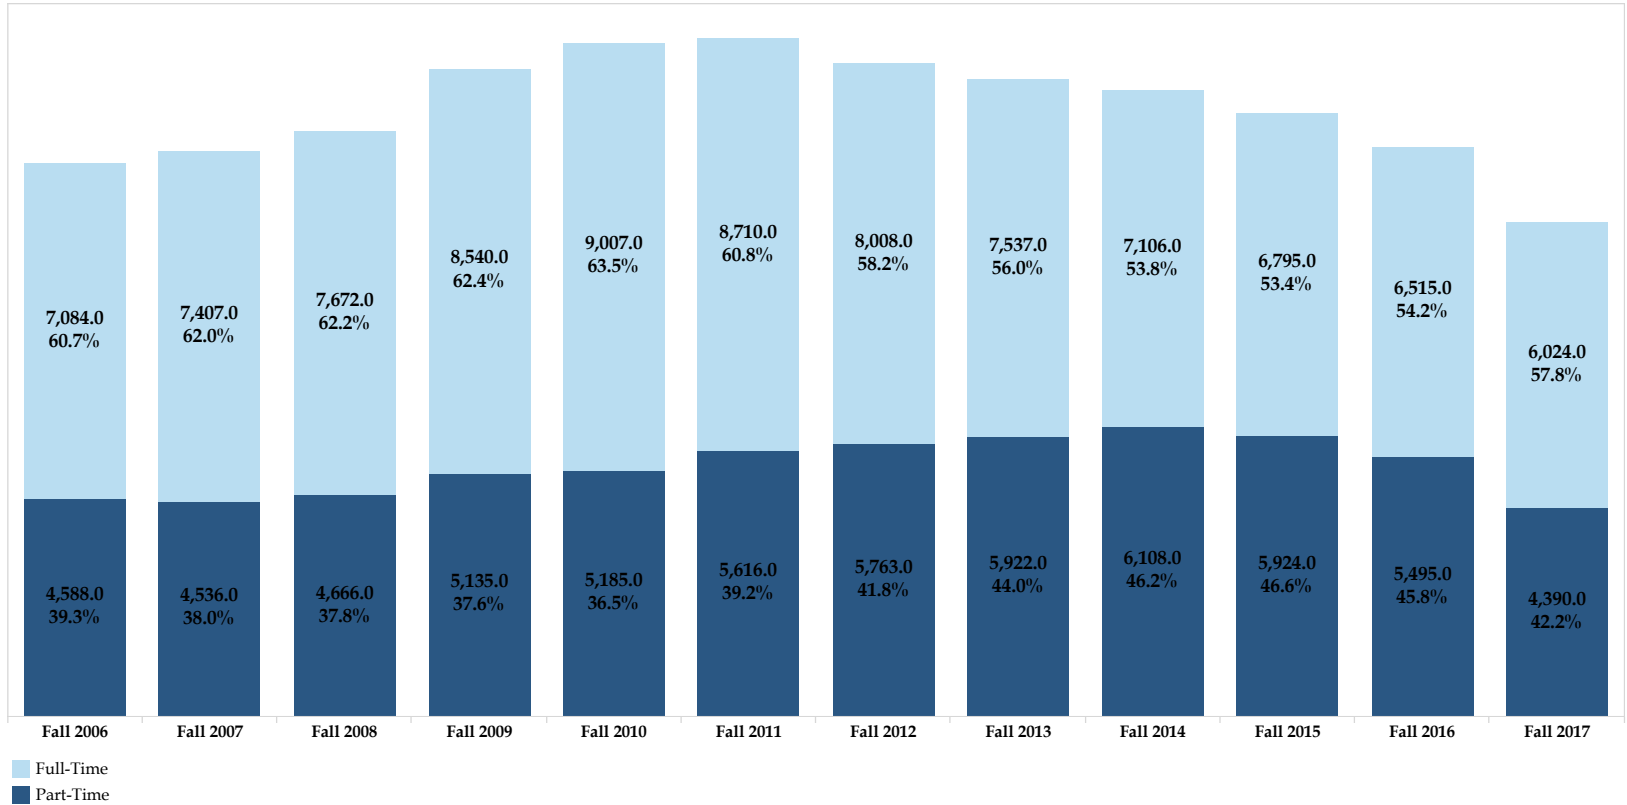

- Season  
Fall
- Measure Selection  
Headcount
- Break Color By  
FT / PT Status
- Student Level  
All
- Classification  
All
- College  
All
- Department  
All
- Gender  
All
- Race / Ethnicity  
All
- Residency  
All
- FT / PT Status  
All
- Age Ranges  
All